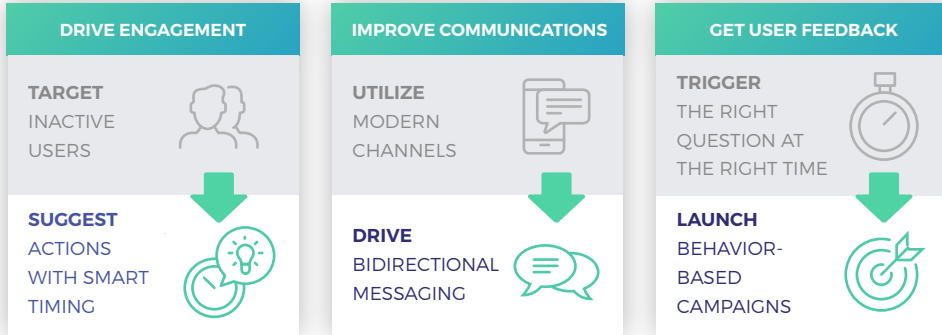

TRY IT OUT WITH THIS POSTCARD

Boost SharePoint and Office 365 Productivity with Smart Engagement Powered by Analytics

CardioLog Engage